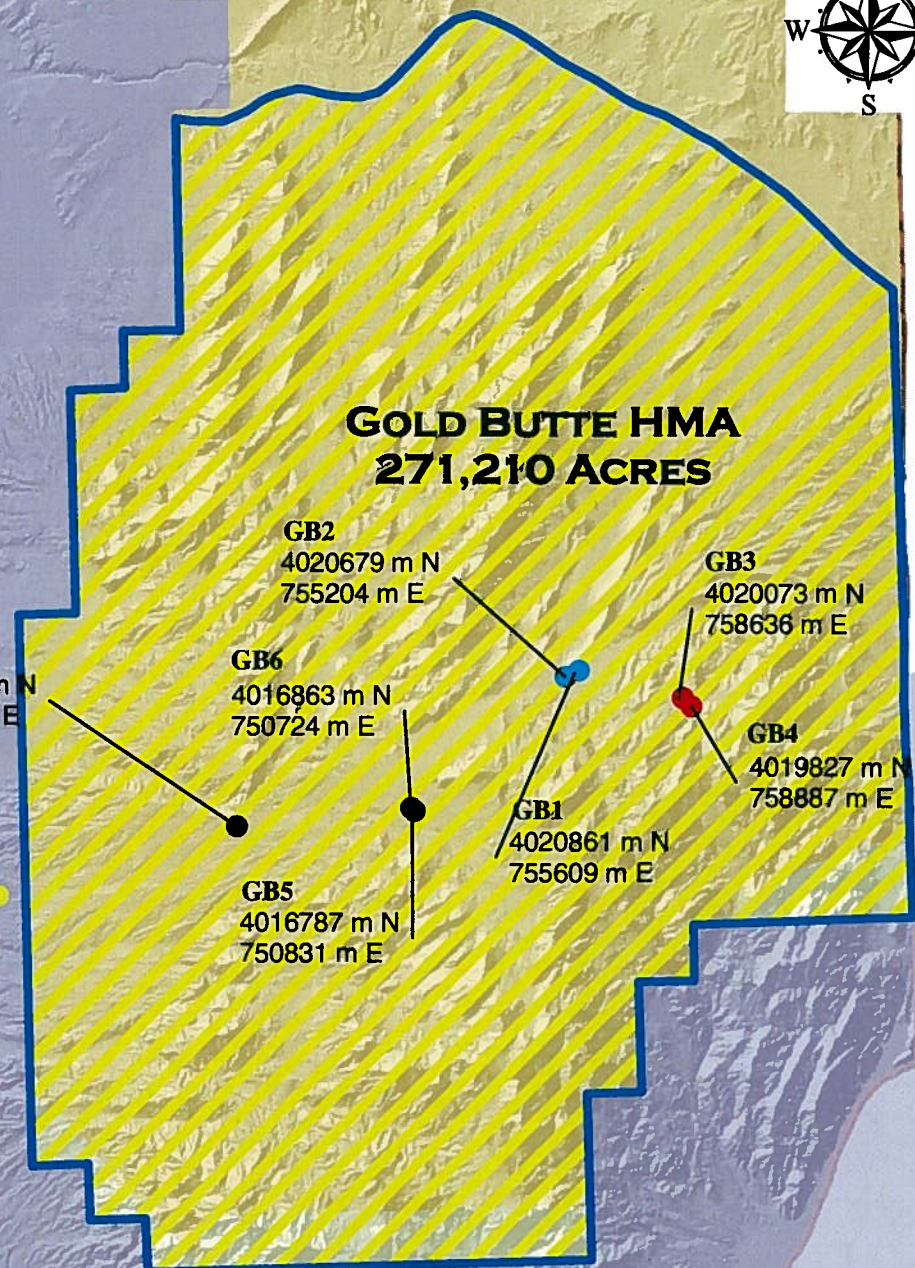

# Gold Butte Herd Management Area Key Management Areas

## Legend

### Gold Butte HMA Key Management Areas

### Ecological Site ID

- 029XY144NV
- 030XC007NV
- 030XB005NV
- 030XB017NV
- 030XB019NV
- 030XB056NV

- Interstate
- US Highway
- State Highway
- County Highway
- Gold Butte

- Bureau of Indian Affairs
- Bureau of Land Management
- Bureau of Reclamation
- City of Las Vegas
- Clark County, Nevada
- Department of Defense
- Department of Energy
- Fish and Wildlife Service
- Forest Service
- National Park Service
- Nevada State
- Private
- Las Vegas Field Office