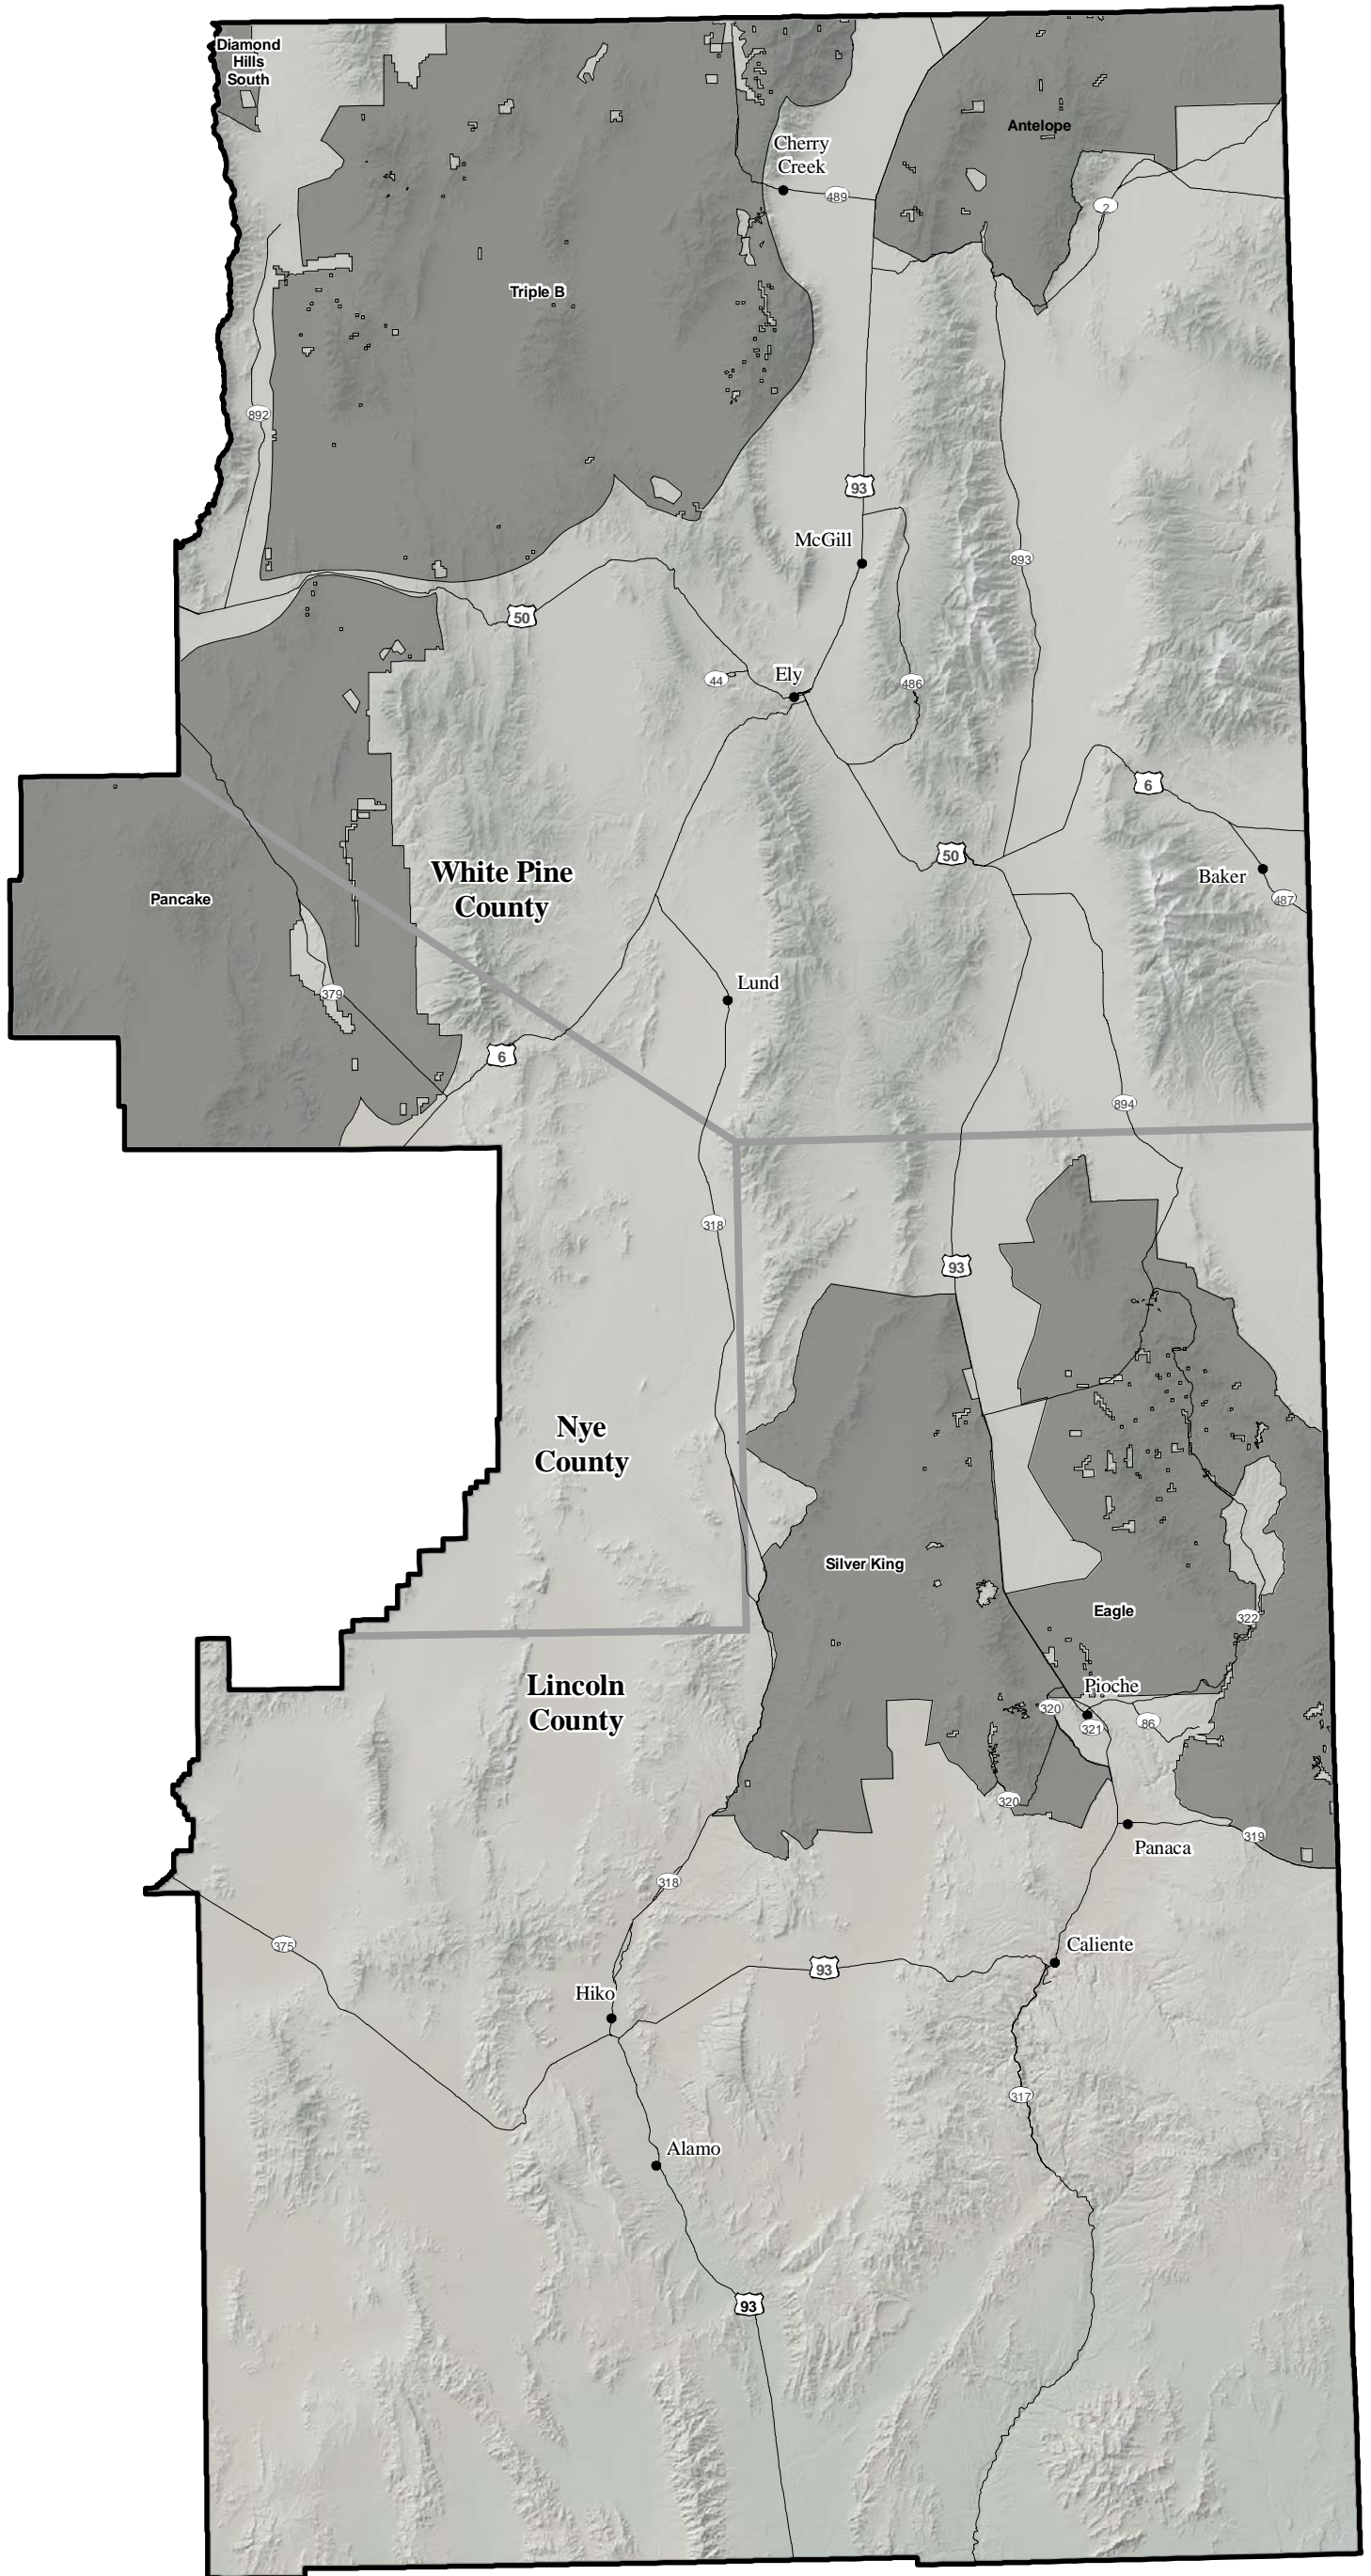

**Regional View**

0 100 200 Miles

**Legend**

- Cities and towns
- Roads
- County boundary
- Wild horse herd management areas

0 8 16 Miles

No warranty is made by the Bureau of Land Management as to the accuracy, reliability, or completeness of these data for individual or aggregate use with other data. Original data were compiled from various sources. This information may not meet National Map Accuracy Standards. This product was developed through digital means and may be updated without notification.

**Ely RMP/EIS**

**Map 2.4-8-2**

**Wild Horse Herd Management Areas Proposed RMP and Alternatives B and C**