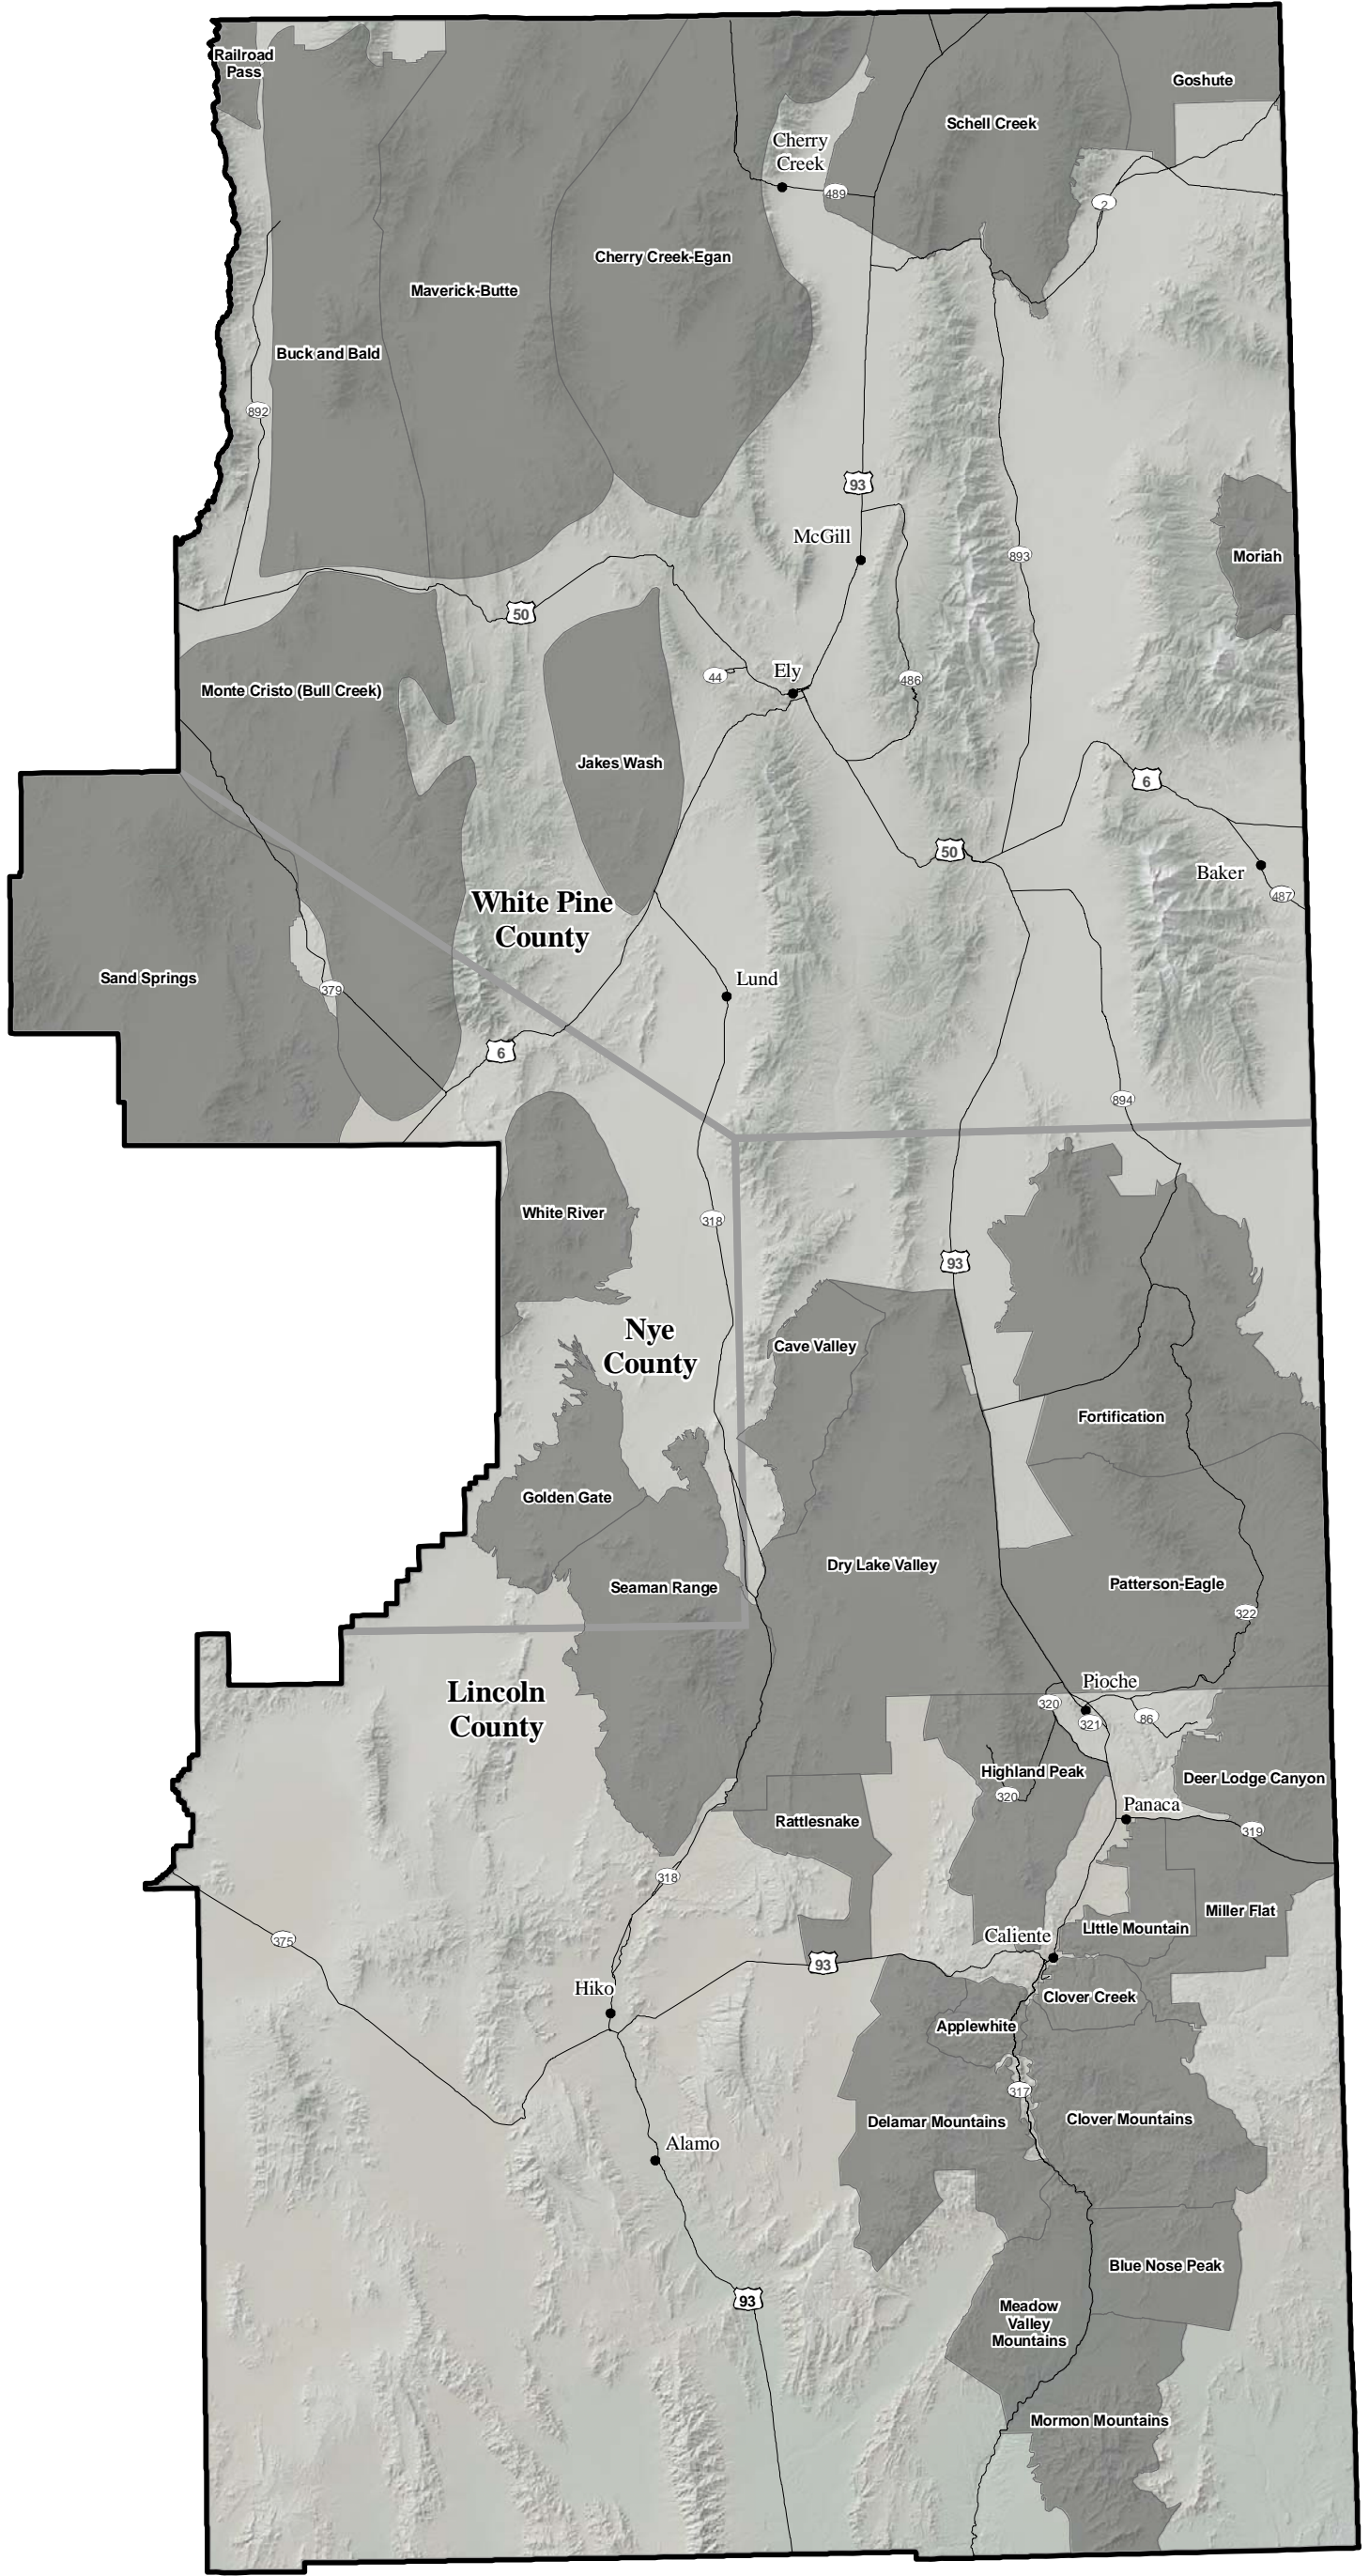

Regional View

0 100 200 Miles

Legend

- Cities and towns
- Roads
- County boundary
- Wild horse herd areas

0 8 16 Miles

No warranty is made by the Bureau of Land Management as to the accuracy, reliability, or completeness of these data for individual or aggregate use with other data. Original data were compiled from various sources. This information may not meet National Map Accuracy Standards. This product was developed through digital means and may be updated without notification.

Ely RMP/EIS

Map 2.4.8-1

Wild Horse Herd Areas