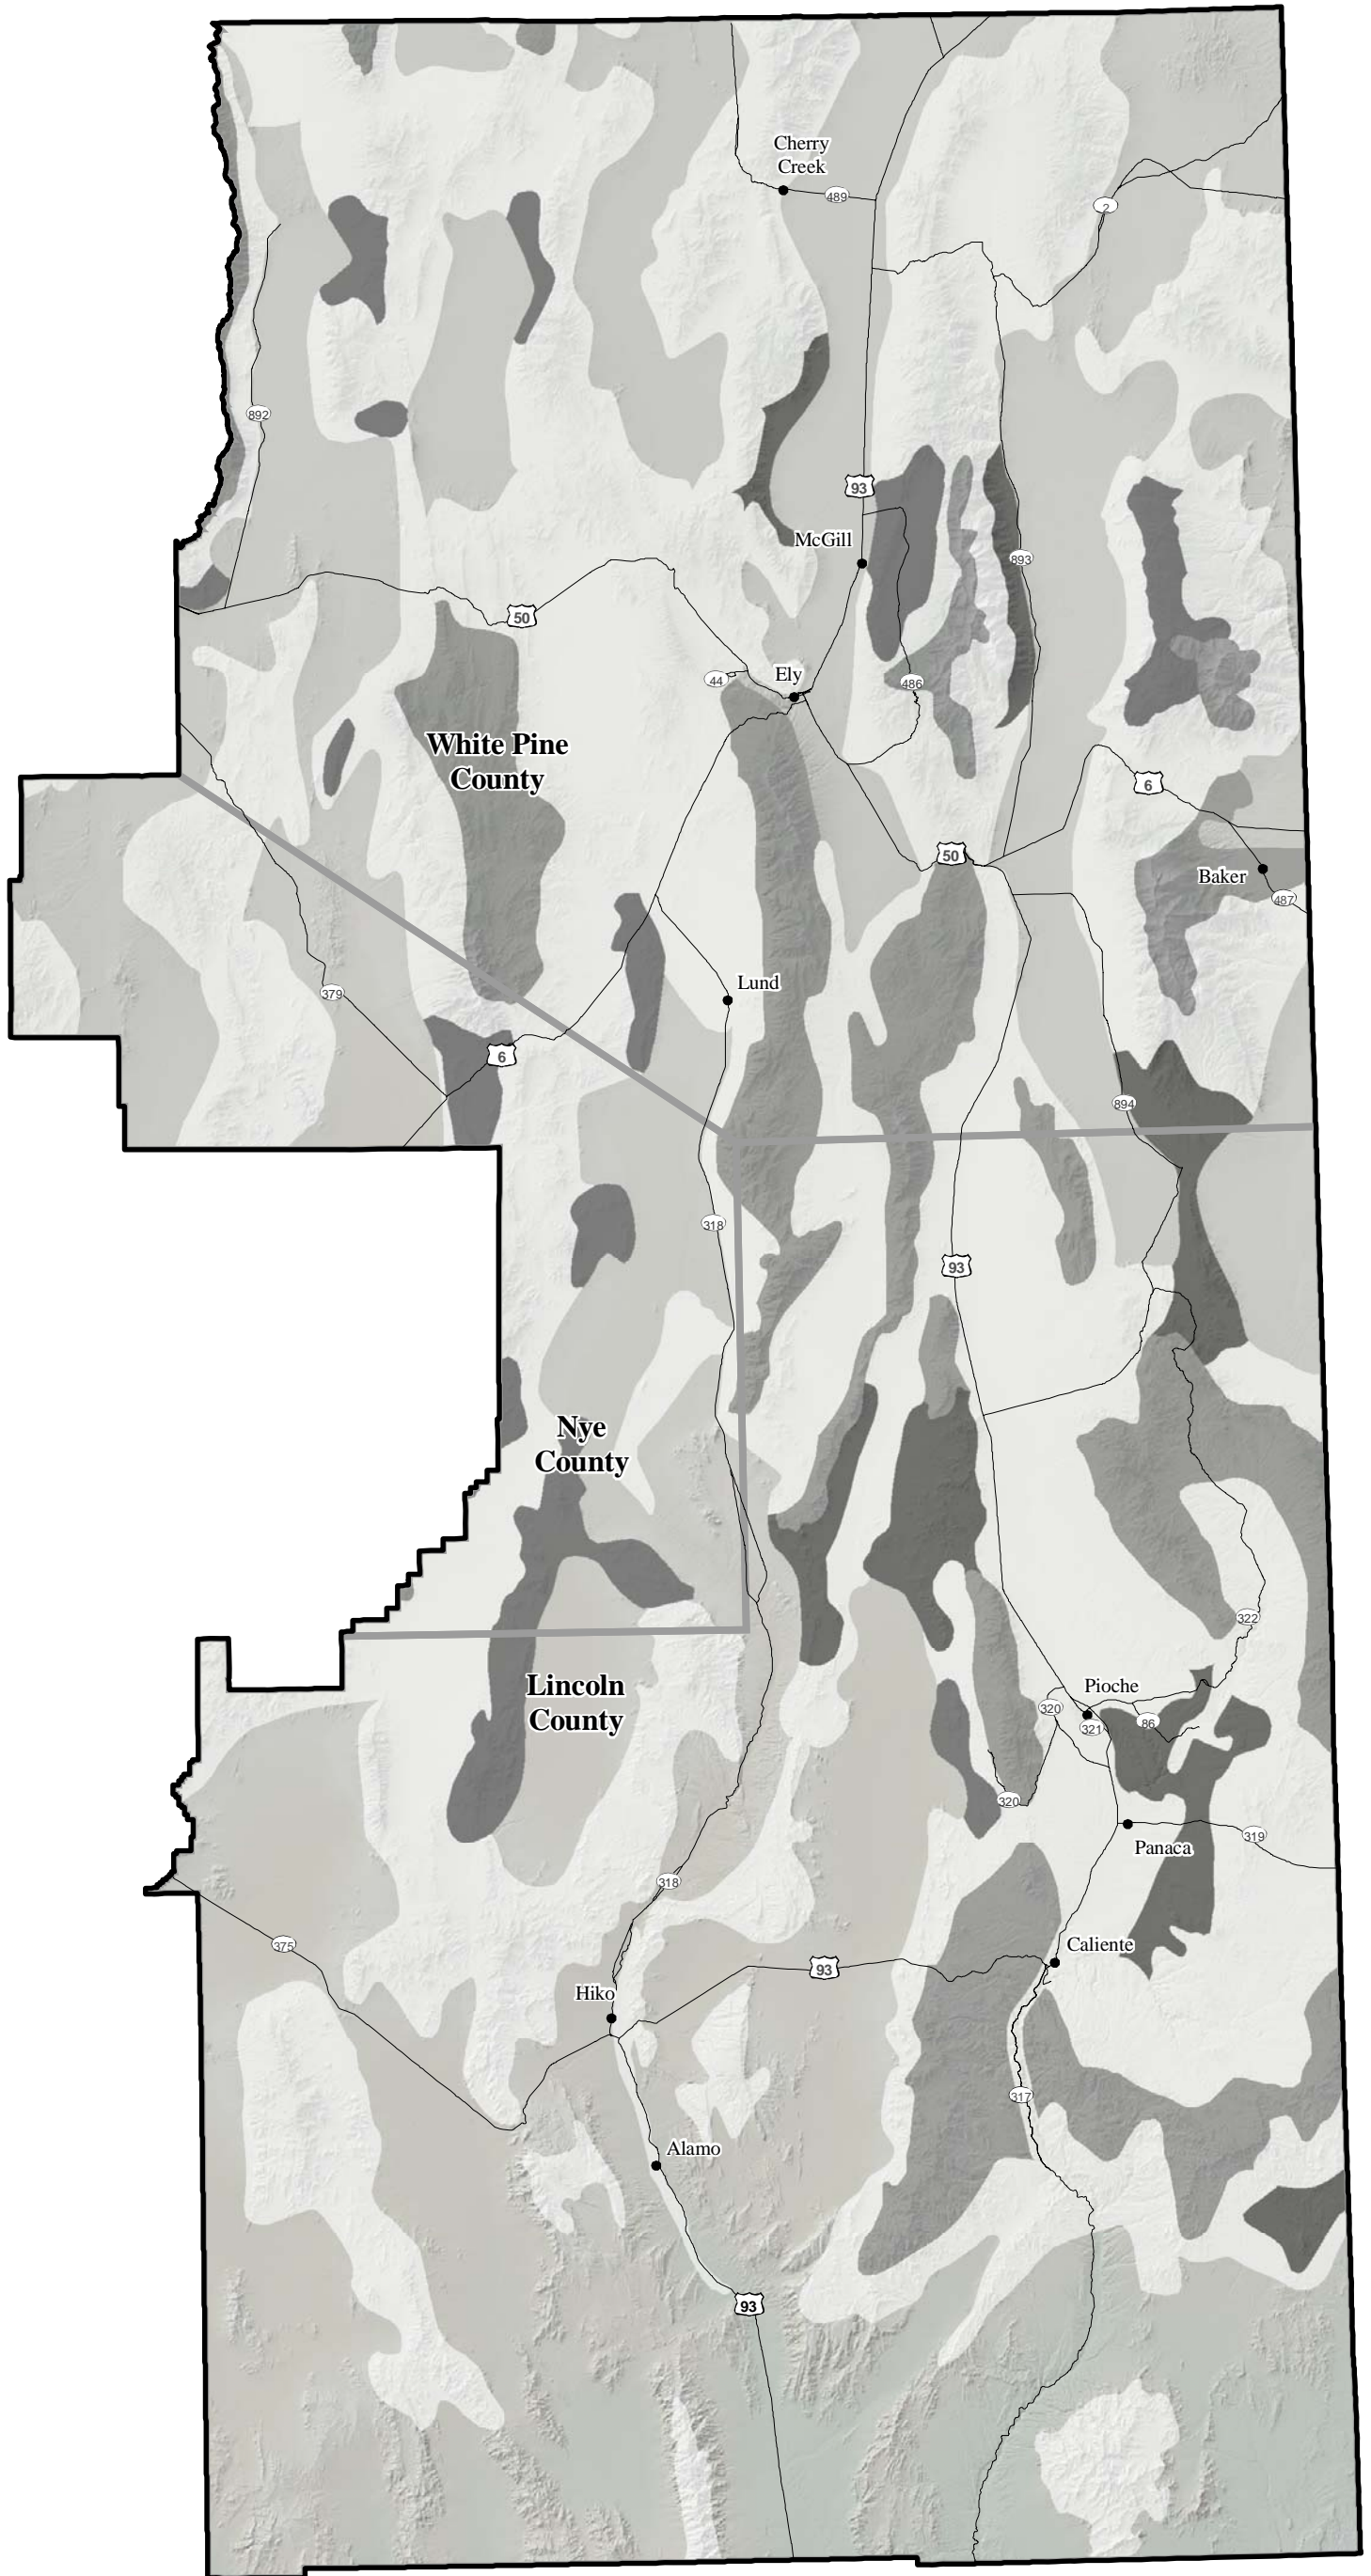

Regional View

0 100 200 Miles

Legend

- Cities and towns
- Roads
- County boundary
- Mule deer crucial winter habitat
- Mule deer crucial summer habitat
- Mule deer habitat

0 8 16 Miles

No warranty is made by the Bureau of Land Management as to the accuracy, reliability, or completeness of these data for individual or aggregate use with other data. Original data were compiled from various sources. This information may not meet National Map Accuracy Standards. This product was developed through digital means and may be updated without notification.

Ely RMP/EIS

Map 2.4-6-3

Mule Deer Range