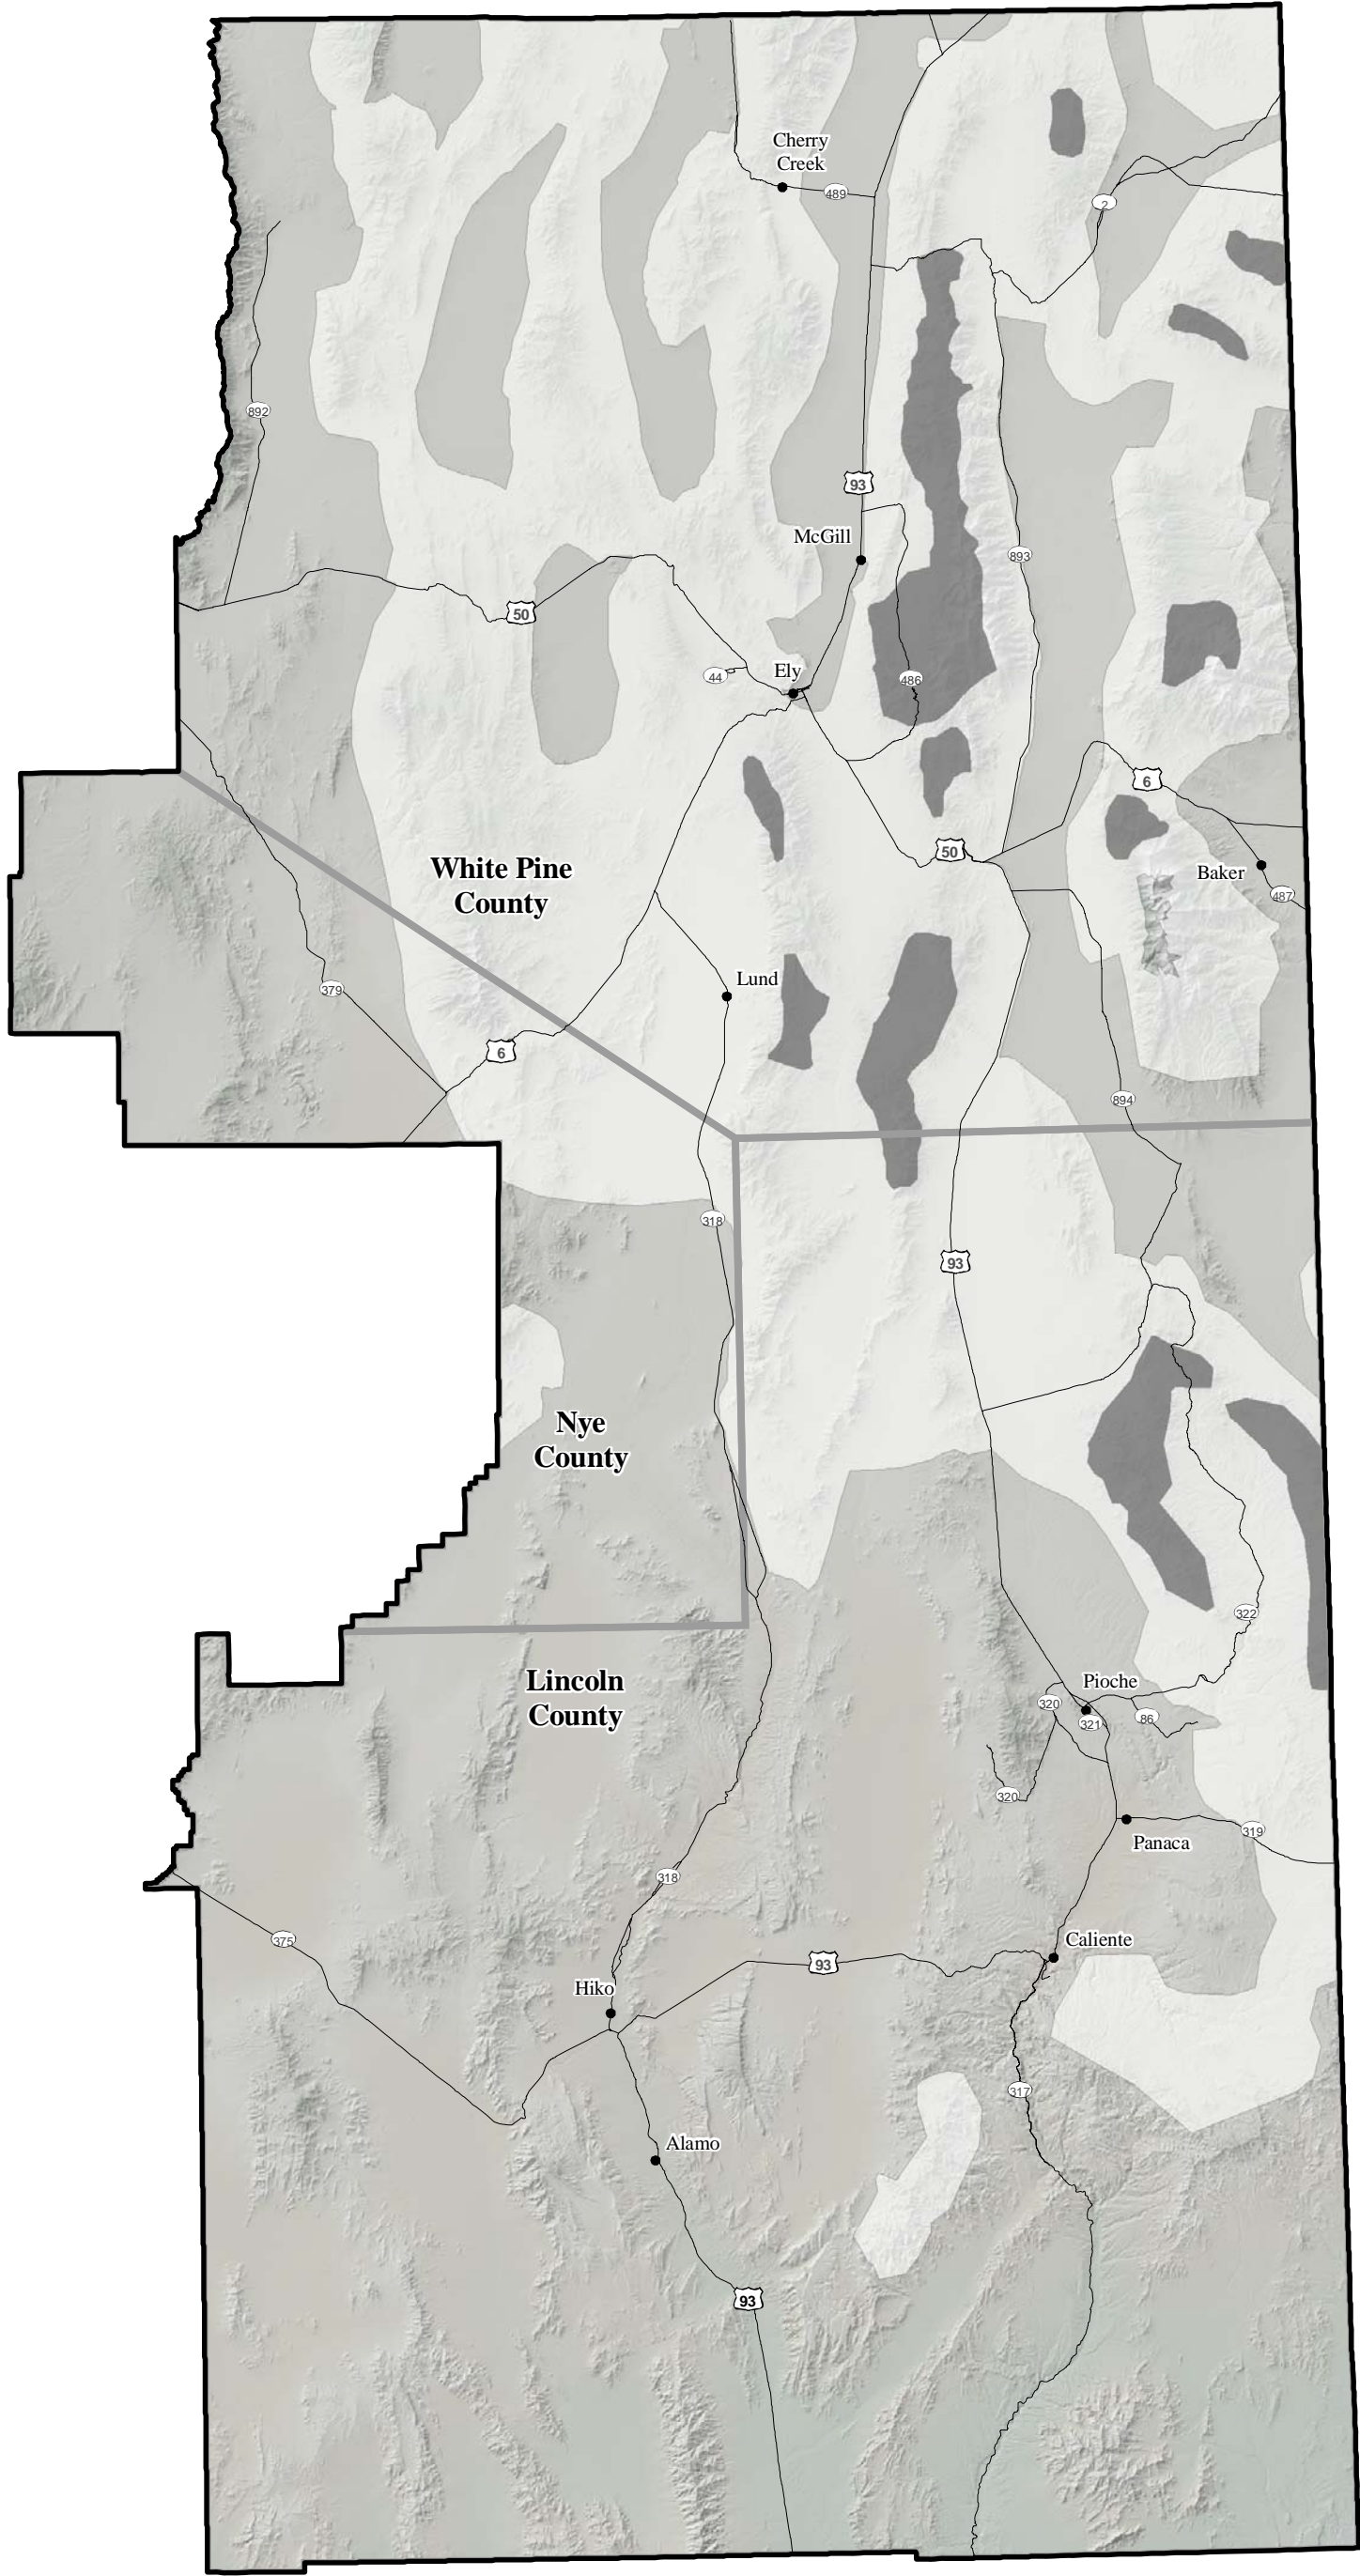

Regional View

0 100 200 Miles

Legend

- Cities and towns
- Roads
- County boundary
- Elk crucial summer habitat
- Elk habitat

0 8 16 Miles

No warranty is made by the Bureau of Land Management as to the accuracy, reliability, or completeness of these data for individual or aggregate use with other data. Original data were compiled from various sources. This information may not meet National Map Accuracy Standards. This product was developed through digital means and may be updated without notification.

Ely RMP/EIS

Map 2.4-6-1

Elk Range