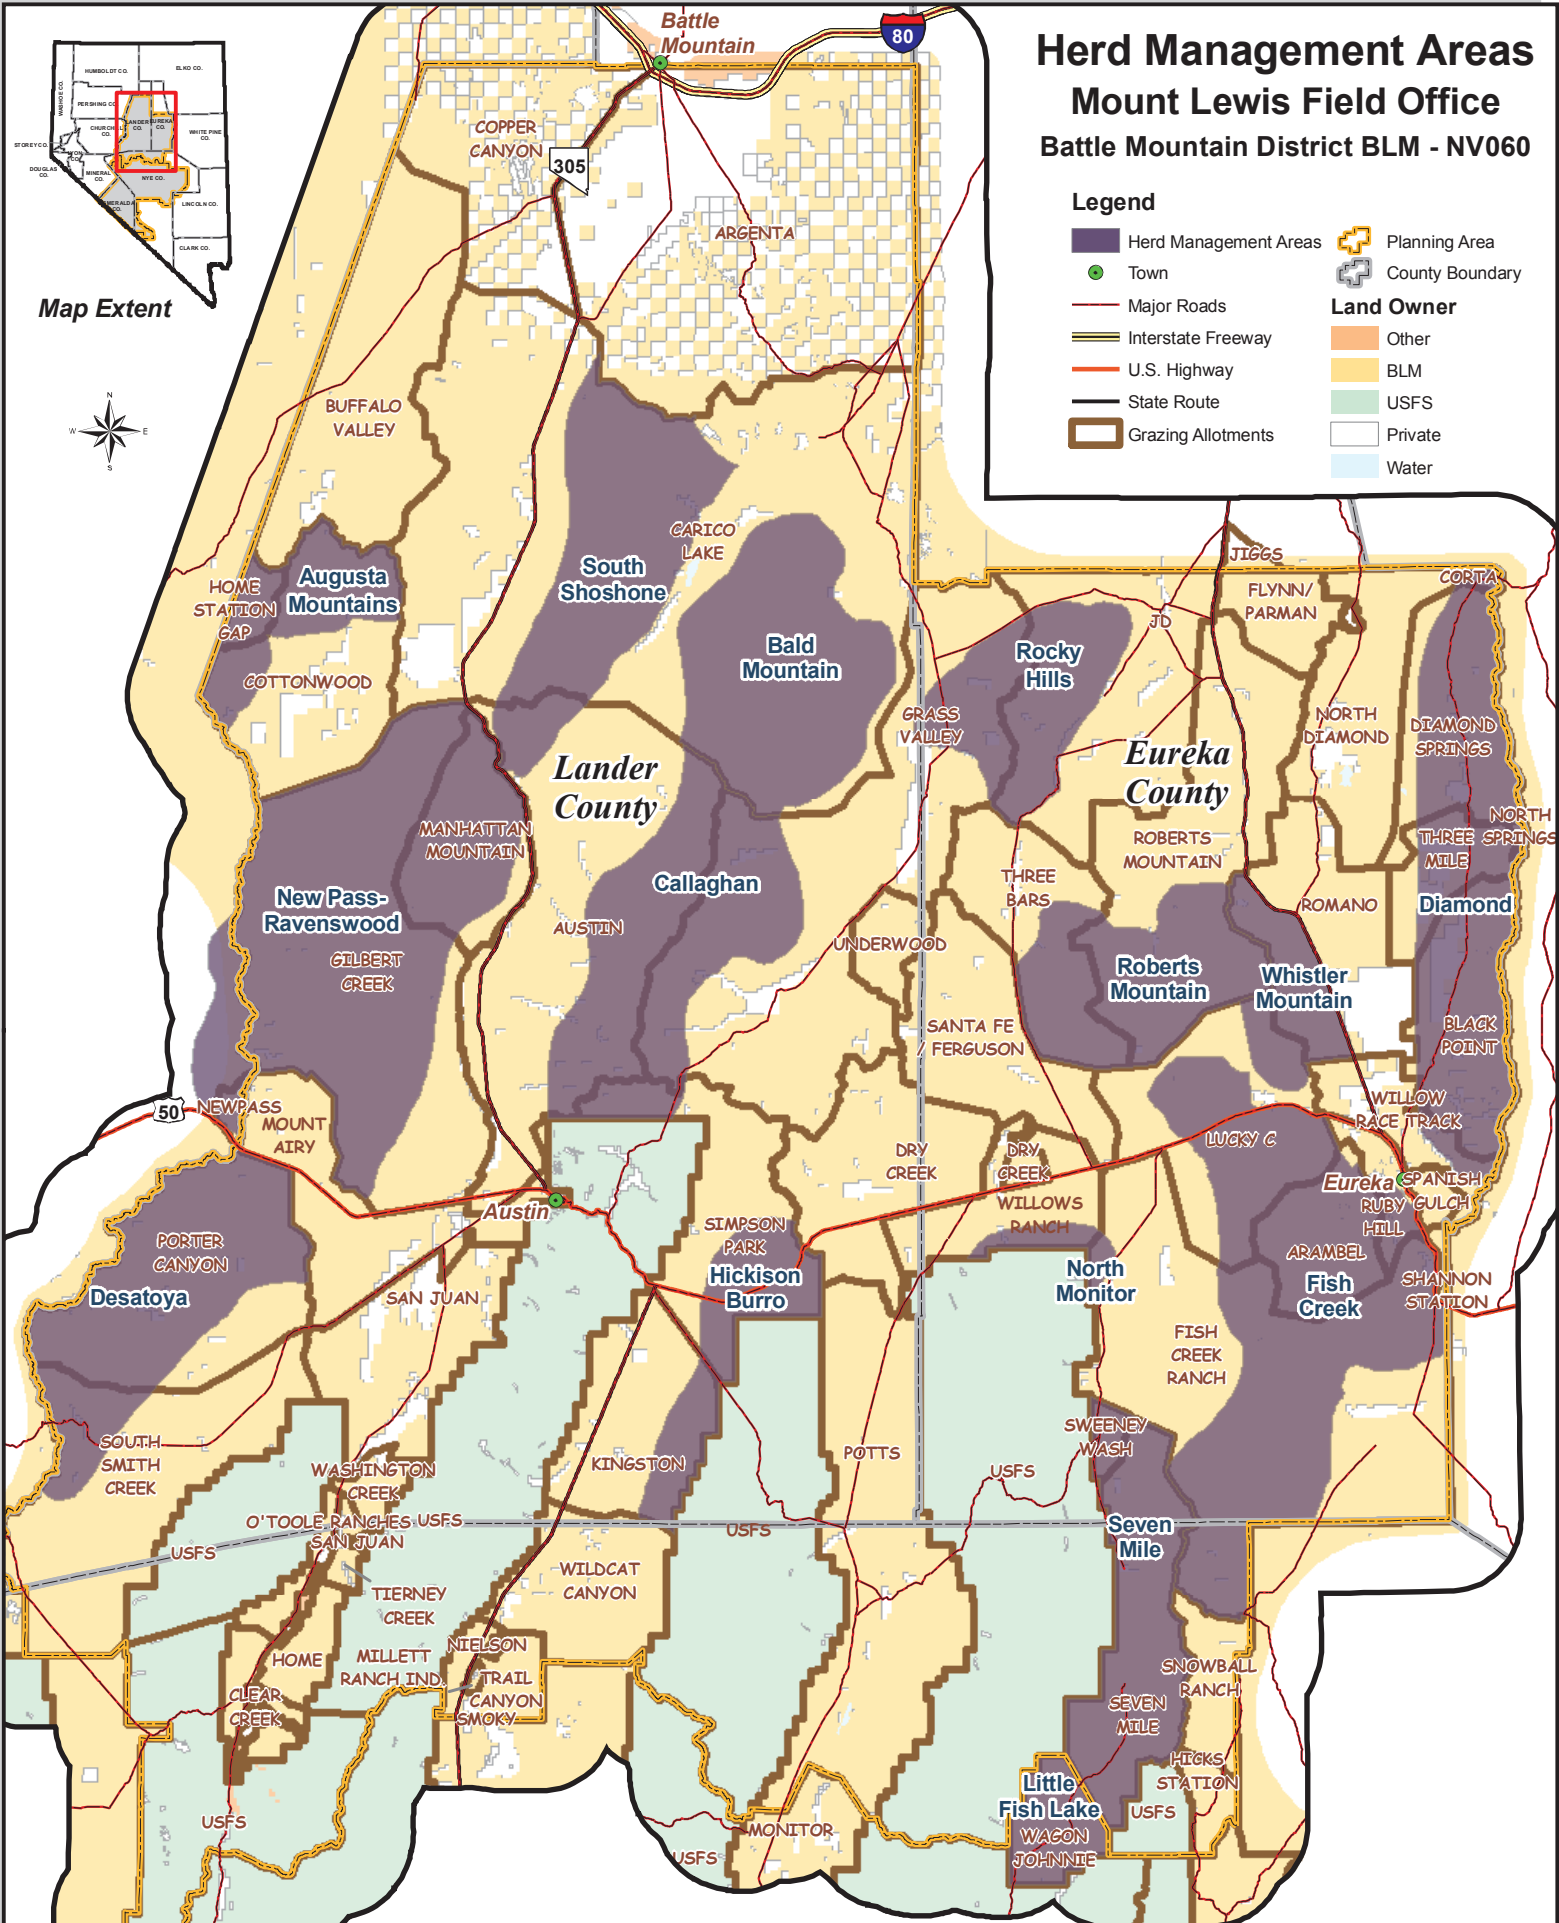

# Herd Management Areas Mount Lewis Field Office Battle Mountain District BLM - NV060

## Legend

- Herd Management Areas
  - Town
  - Major Roads
  - Interstate Freeway
  - U.S. Highway
  - State Route
  - Grazing Allotments
  - Planning Area
  - County Boundary
- ### Land Owner
- Other
  - BLM
  - USFS
  - Private
  - Water

Map Extent

United States Department of the Interior  
Bureau of Land Management  
Mount Lewis Field Office  
50 Bastian Road  
Battle Mountain, NV 89820

No warranty is made by the Bureau of Land Management as to the accuracy, reliability, or completeness of these data for individual use or aggregate use with other data.