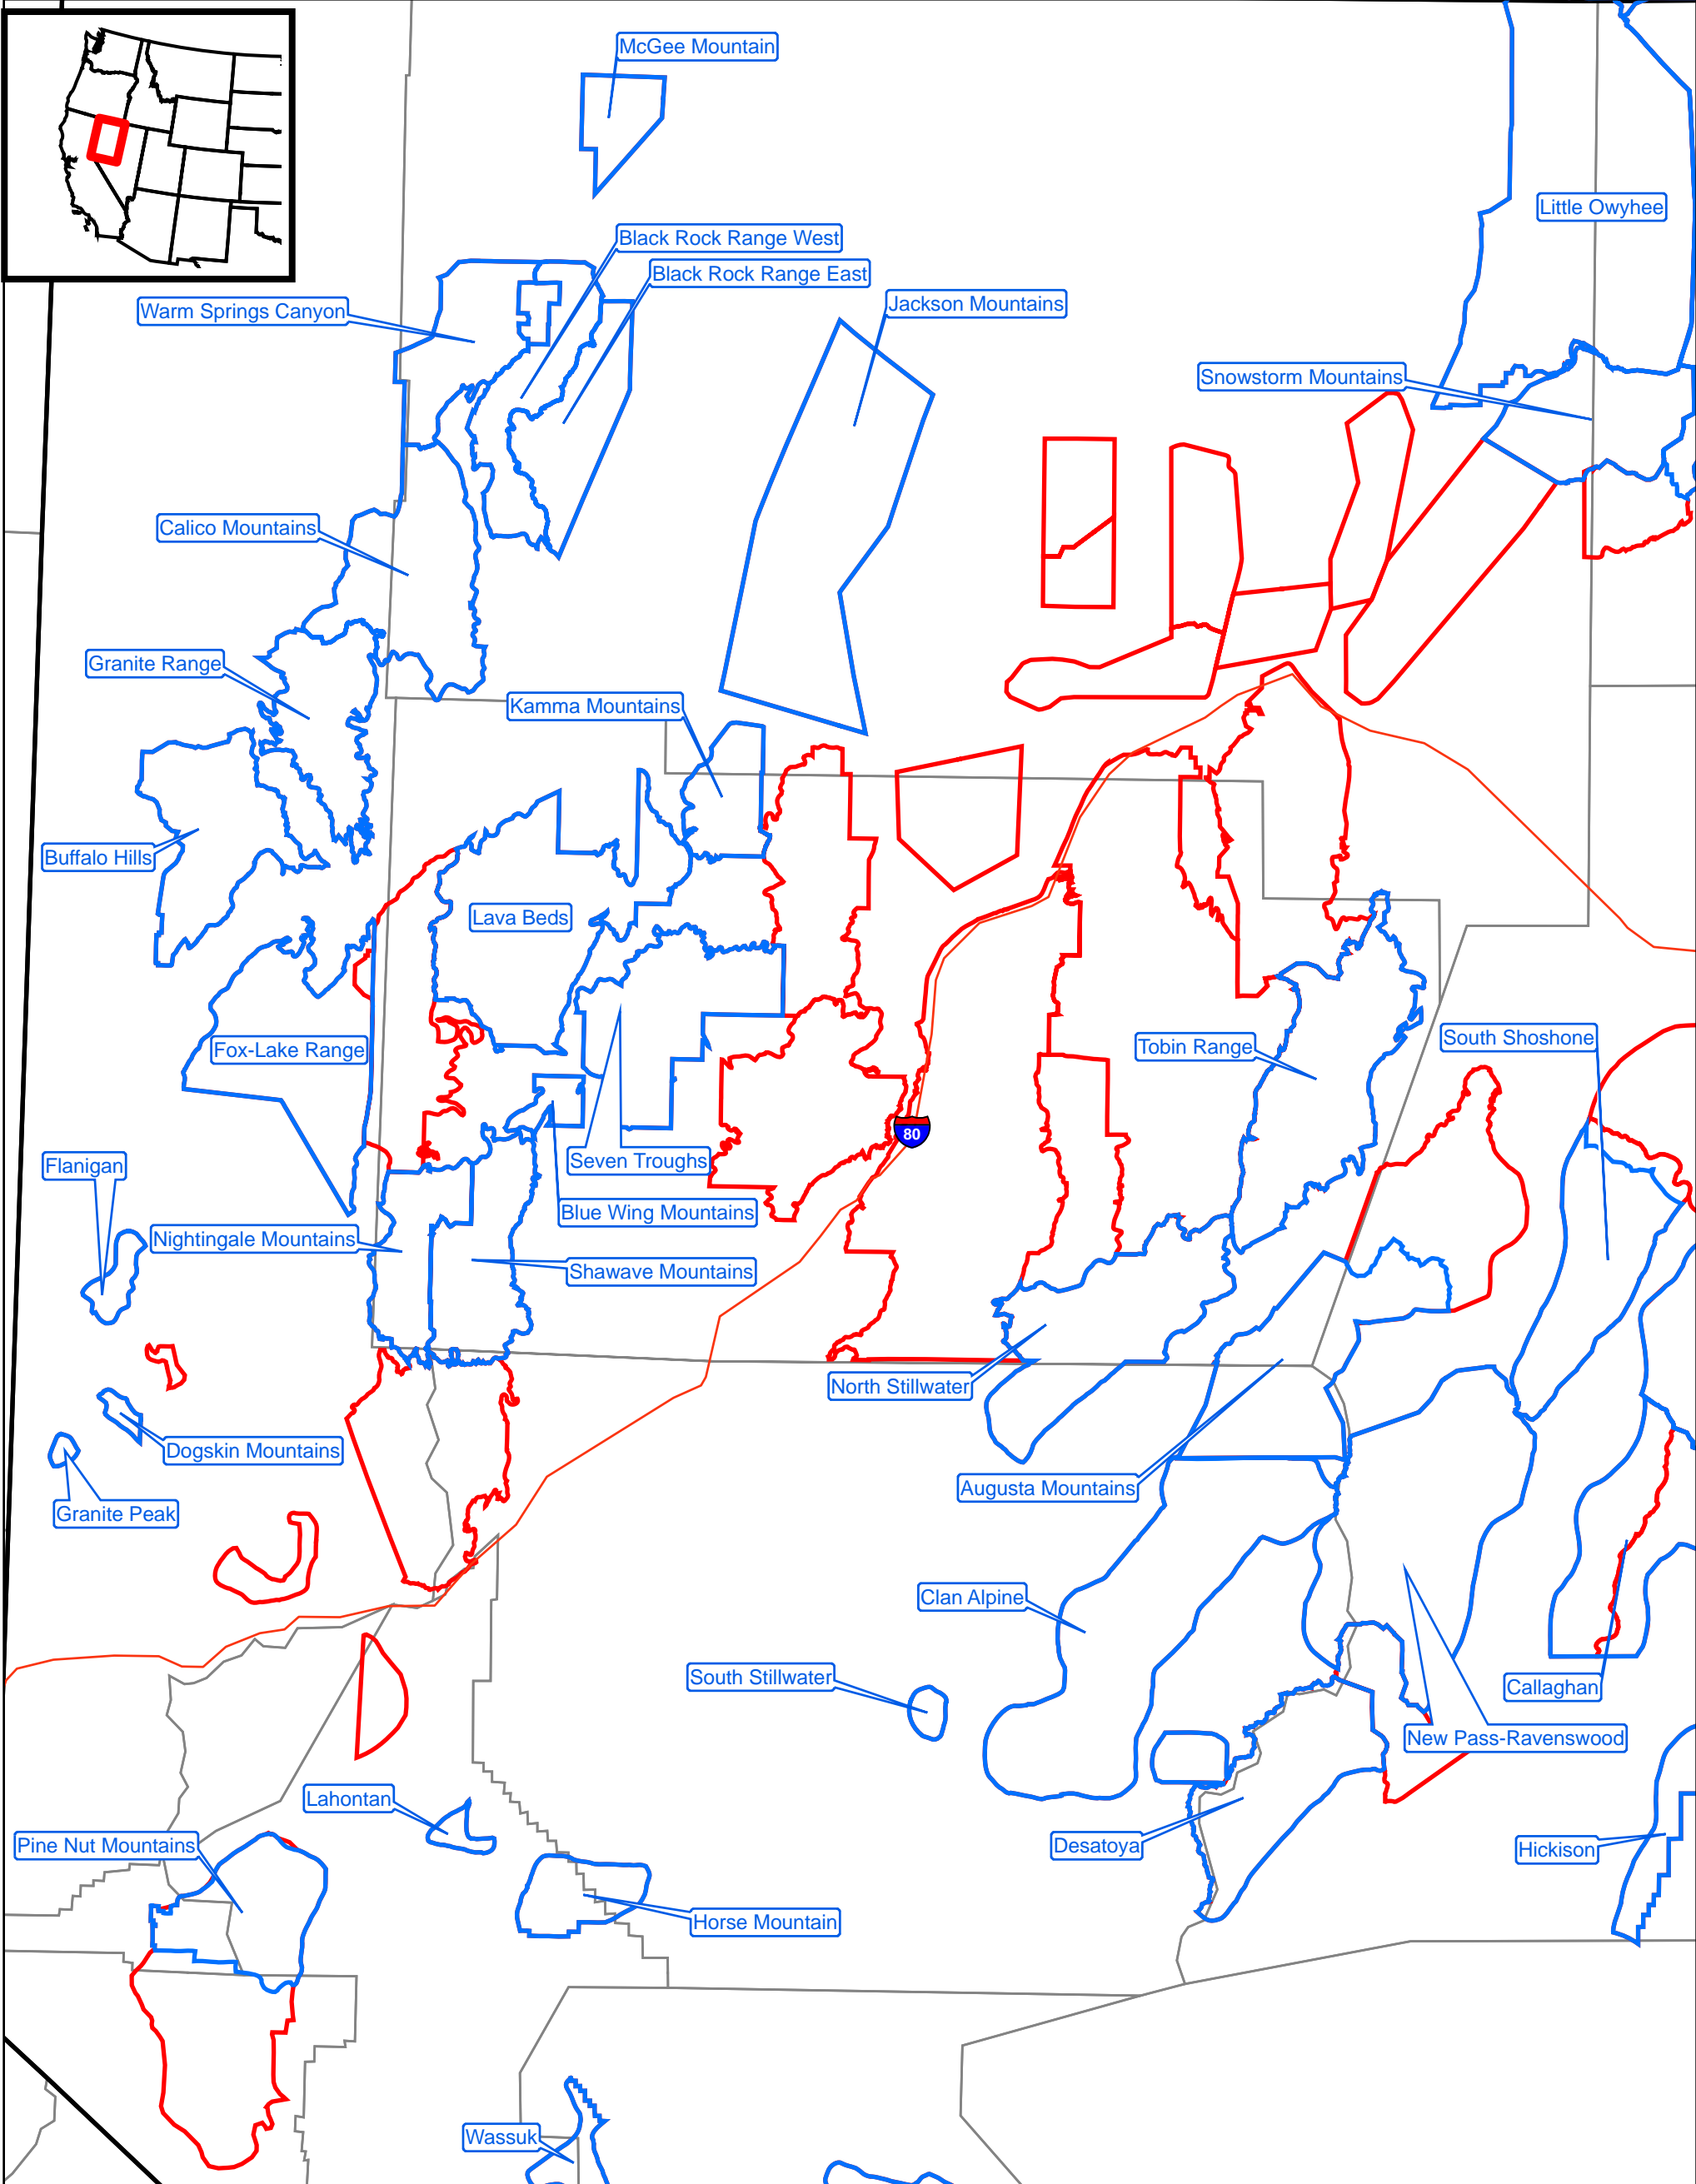

Herd Areas and Herd Management Areas, Nevada (NW)

- Interstate Highway
- Herd Management Areas
- Herd Areas
- State Boundary
- County Boundary

30 15 0 30 Miles

No Warranty is made by the Bureau of Land Management as to the accuracy, reliability, or completeness of these data for individual use or aggregate use with other data.

This map data set was last updated in October, 2005 and may occasionally be updated as needed. BLM Field Offices are responsible for the determination of herd area and herd management area boundaries. Users of this data may contact the appropriate administrative Field Office to determine if the map data is current.