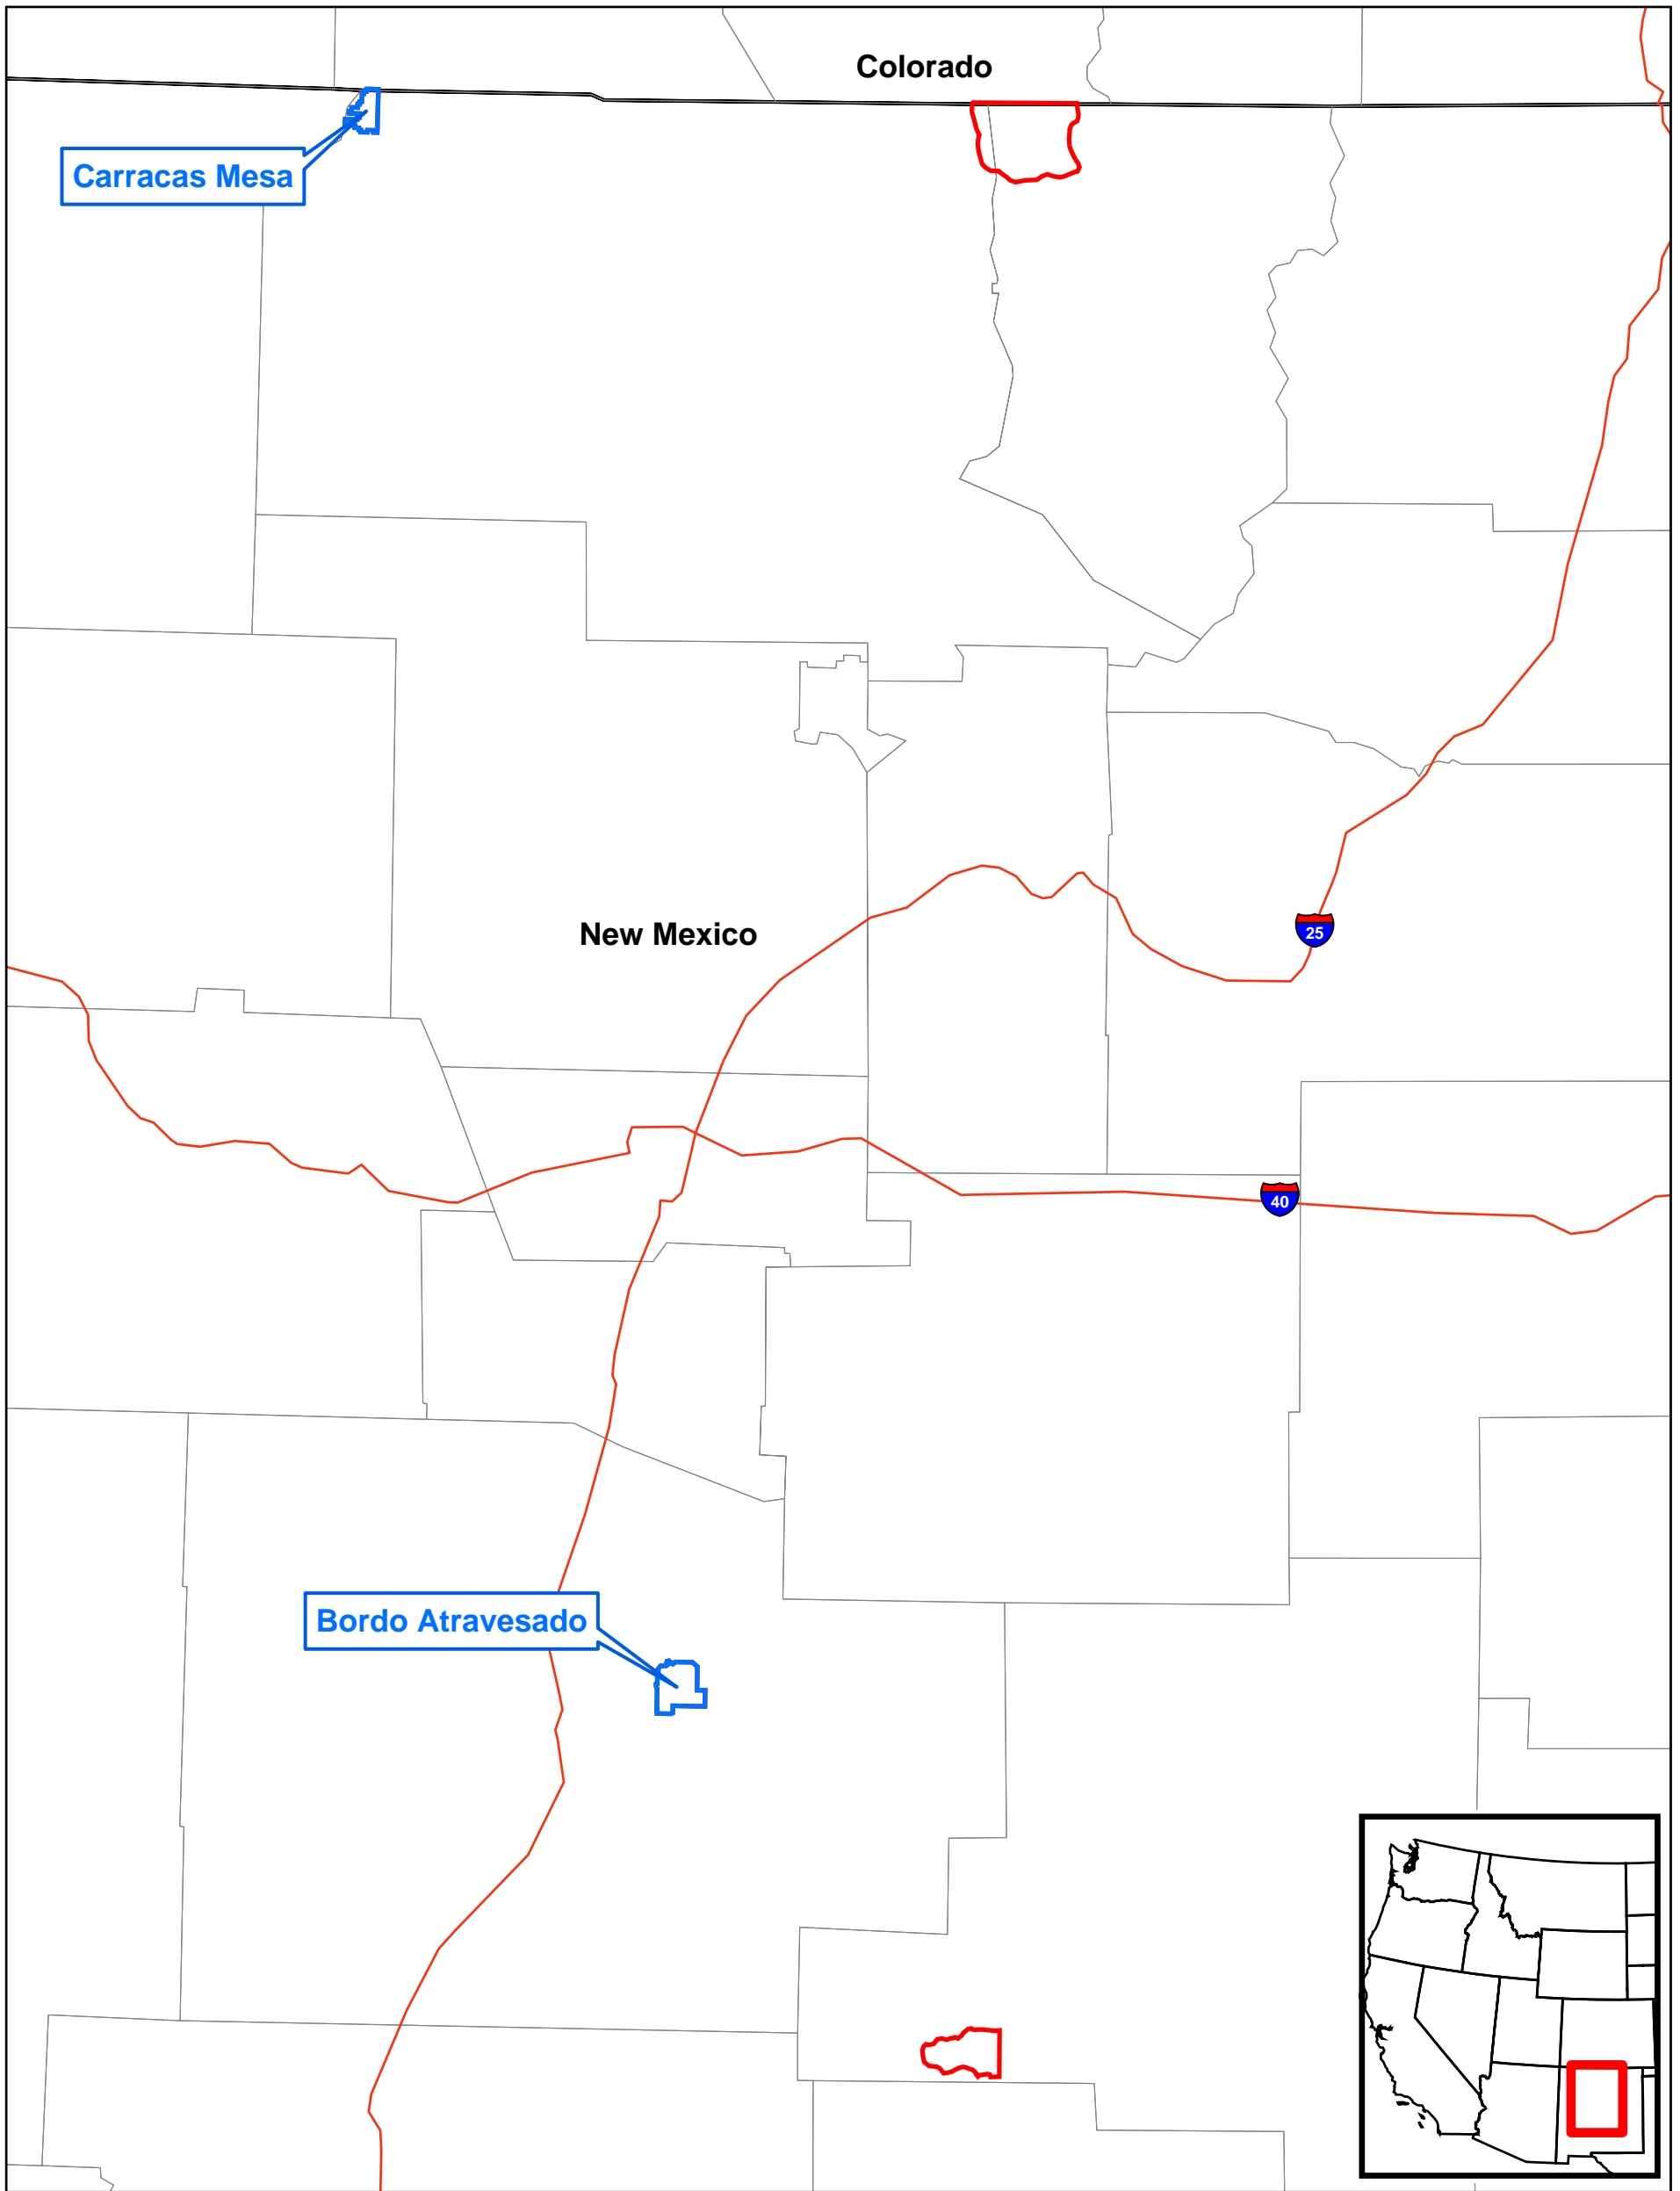

Herd Areas and Herd Management Areas, New Mexico

No warranty is made by the Bureau of Land Management as to the accuracy, reliability or completeness of these data for individual use or aggregate use with other data.

This map data set was last updated in October, 2005 and may occasionally be updated as needed. BLM Field Offices are responsible for the determination of herd area and herd management area boundaries. Users of this data may contact the appropriate administrative Field Office to determine if the map data is current.